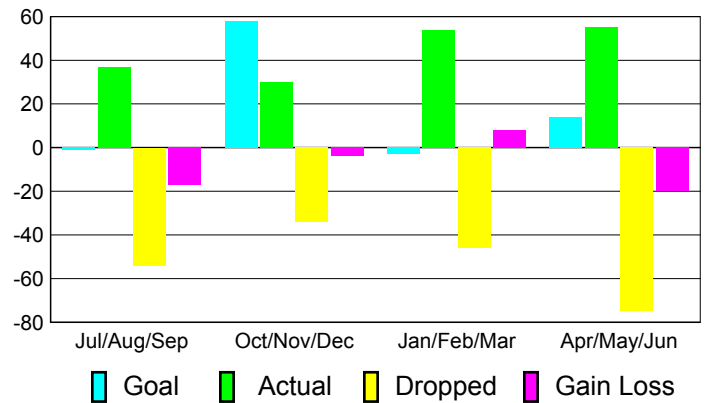

Membership Results 2010-2011

Goal, New, Dropped, Gain/Loss

Comparison of Membership Gain/Loss

Current Year Compared to the Previous Year