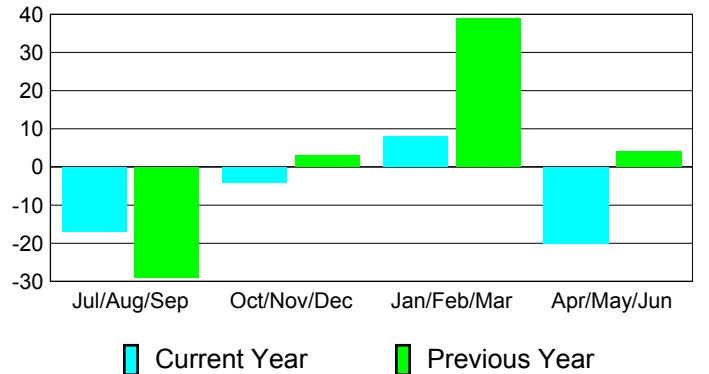

**Membership Results
2010-2011**

**Membership
2009-2010**

Month	Net Memb Goal	Actual New Memb	Actual Dropped Memb	Gain/Loss of Memb	Gain/Loss of Memb
Jul/Aug/Sep	-1	37	-54	-17	-29
Oct/Nov/Dec	58	30	-34	-4	3
Jan/Feb/Mar	-3	54	-46	8	39
Apr/May/June	14	55	-75	-20	4
Totals	68	176	-209	-33	17

Membership Results 2010-2011

Goal, New, Dropped, Gain/Loss

Comparison of Membership Gain/Loss

Current Year Compared to the Previous Year

Gender Comparison 2010-2011

Jul/Aug/Sep

Oct/Nov/Dec

Jan/Feb/Mar

Apr/May/June

Male

Female