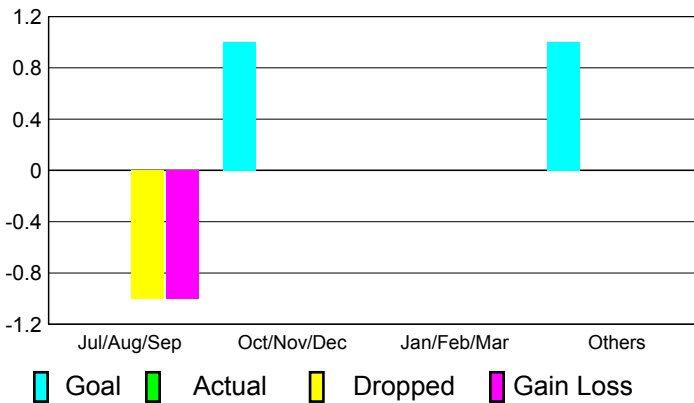

2010-2011 GMT Reports for District (or Undistricted) **District 103 N**

GMT: **JACQUES 'JACK' VERBEKE** Location: **FRANCE**

GMT CA: **4**

CLUBS

**Club Results
2010-2011**

**Clubs
2009-2010**

Month	New Club Goal	Actual New Clubs	Actual Dropped Clubs	Gain/Loss of Clubs	Gain/Loss of Clubs
Jul/Aug/Sep	0	0	-1	-1	0
Oct/Nov/Dec	1	0	0	0	0
Jan/Feb/Mar	0	0	0	0	2
Apr/May/June	1	0	0	0	0
Totals	2	0	-1	-1	2

Club Results 2010-2011

Goal, New, Dropped, Gain/Loss

Comparison of Club Gain/Loss

Current Year Compared to the Previous Year

YTD Status Quo Clubs 2010-2011

Status Quo Clubs Compared to Status Quo Members

MEMBERSHIP